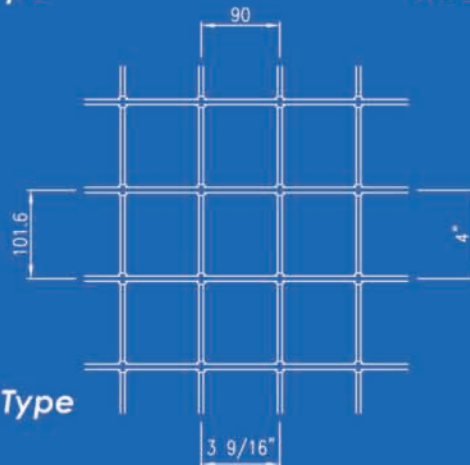

Asia Type

Oceania Type

Europa Type