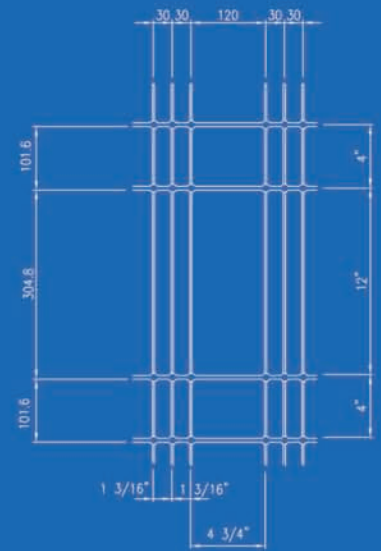

Architectural fencing and products

Architectural designs

Africa Type