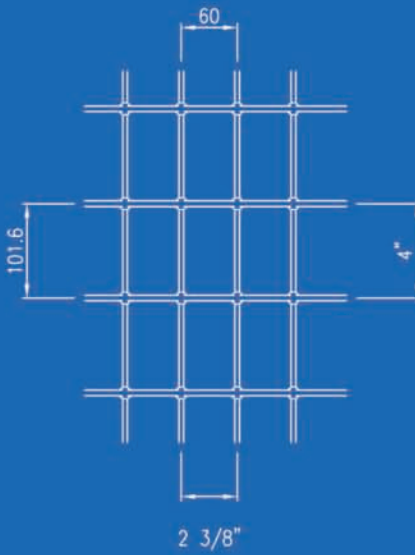

Architectural fencing and products

Architectural designs

Africa Type