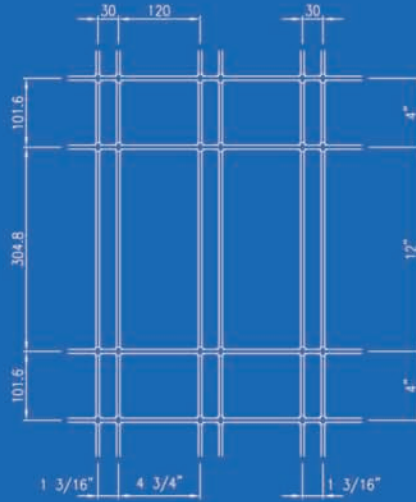

Architectural fencing and products

Architectural designs

America Type