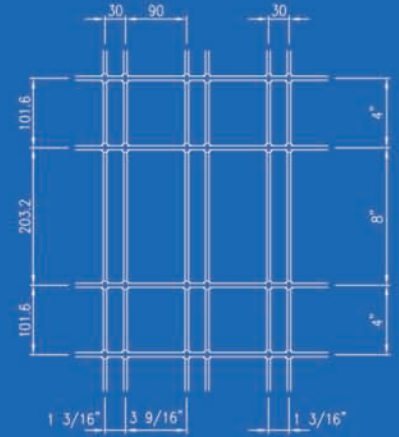

Africa Type